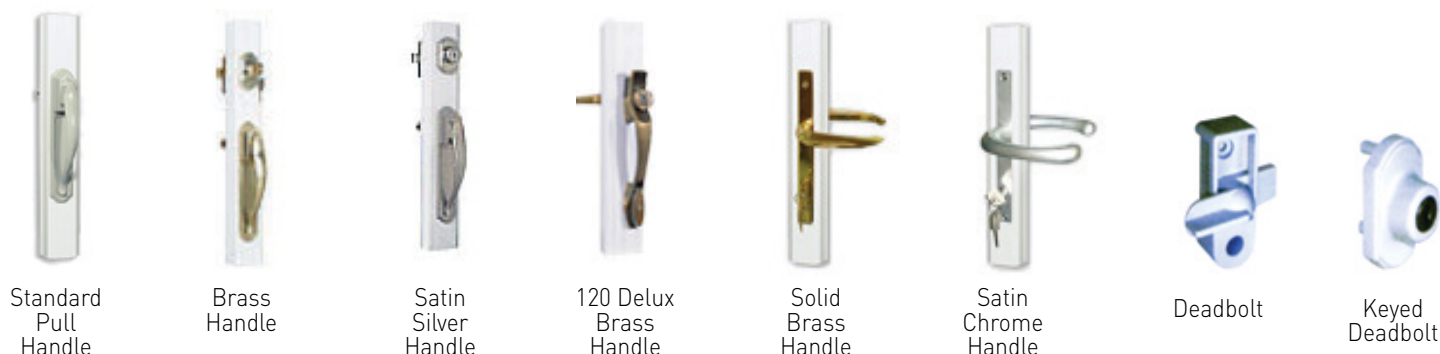

STORM DOOR HARDWARE OPTIONS