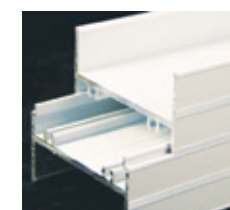

NOTE: MAX Area for total glass is always 25 sq.ft.

PORCH ENCLOSURE COLOUR OPTIONS

THE SITTING ROOM

THE MUD ROOM

Foam Core Kneewall

Bottom Channel Drainage Track

Male Female Interlock

L I F E T I M E